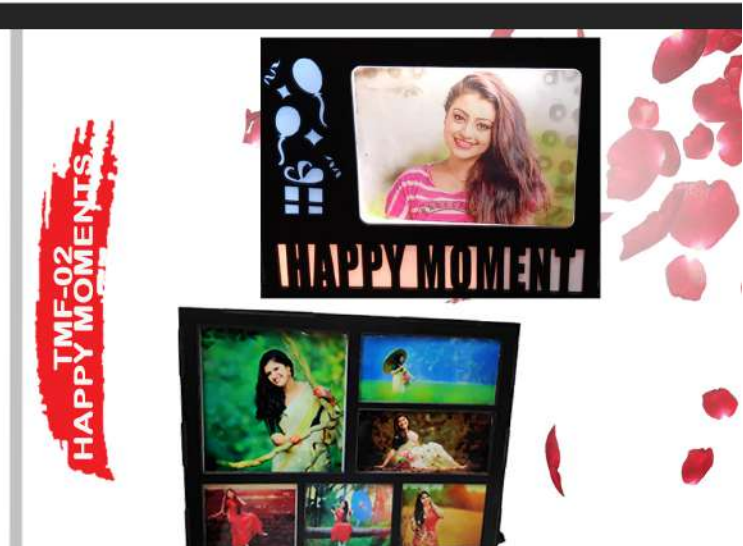

LED MDF HAPPY ANNIVERSARY FRAME
SIZE-6X9

LED MDF BEST COUPLE LANDSCAPE FRAME
SIZE-8 X 12

LED MAGIC FRAME

MAGIC LED PHOTO FRAME

MAGIC LED PHOTO FRAME

TWO SIDE MAGIC LED COLLAGE FRAME

TWO SIDE MAGIC LED COLLAGE FRAME