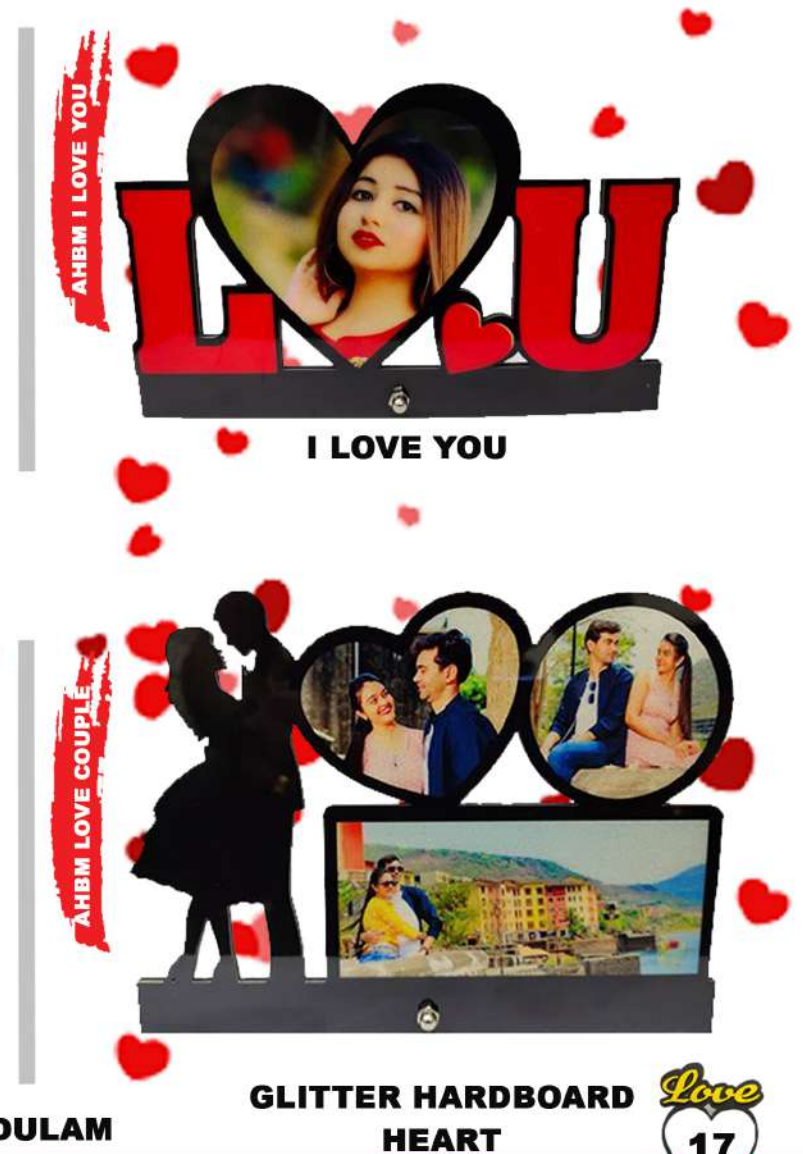

MDF MADE FOR EACH OTHER

GLITTER HARDBAORD

GLITTER HARDBAORD

MDF LASER CUT FRAME

MDF LASER CUT FRAME

AWHPC-01

GLITTER HARDBOARD

AWHPC-02