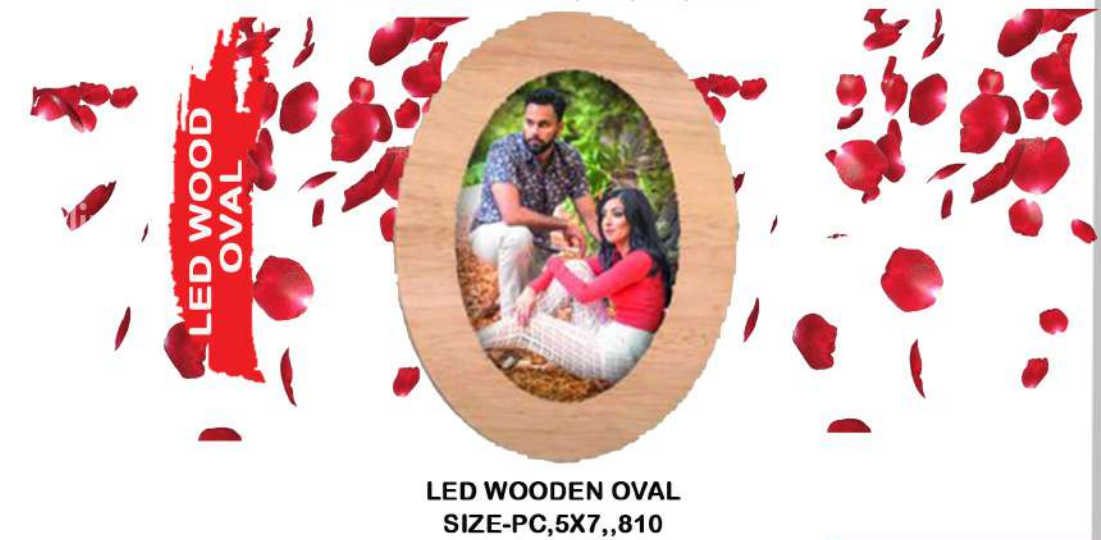

LED WOOD
TEAK

LED WOODEN TEAK FRAME A4

LED FRAMES - WOODEN

WOODED LED FRAME
SIZE-PC SQUARE,5X7,6X8,8X10

LED WOODEN APPLE FRAME
SIZE- 5X7

LED WOODEN OVAL
SIZE-PC,5X7,,810

LED WOODEN HEART FRAME
SIZE- SMALL,5X7,8X10